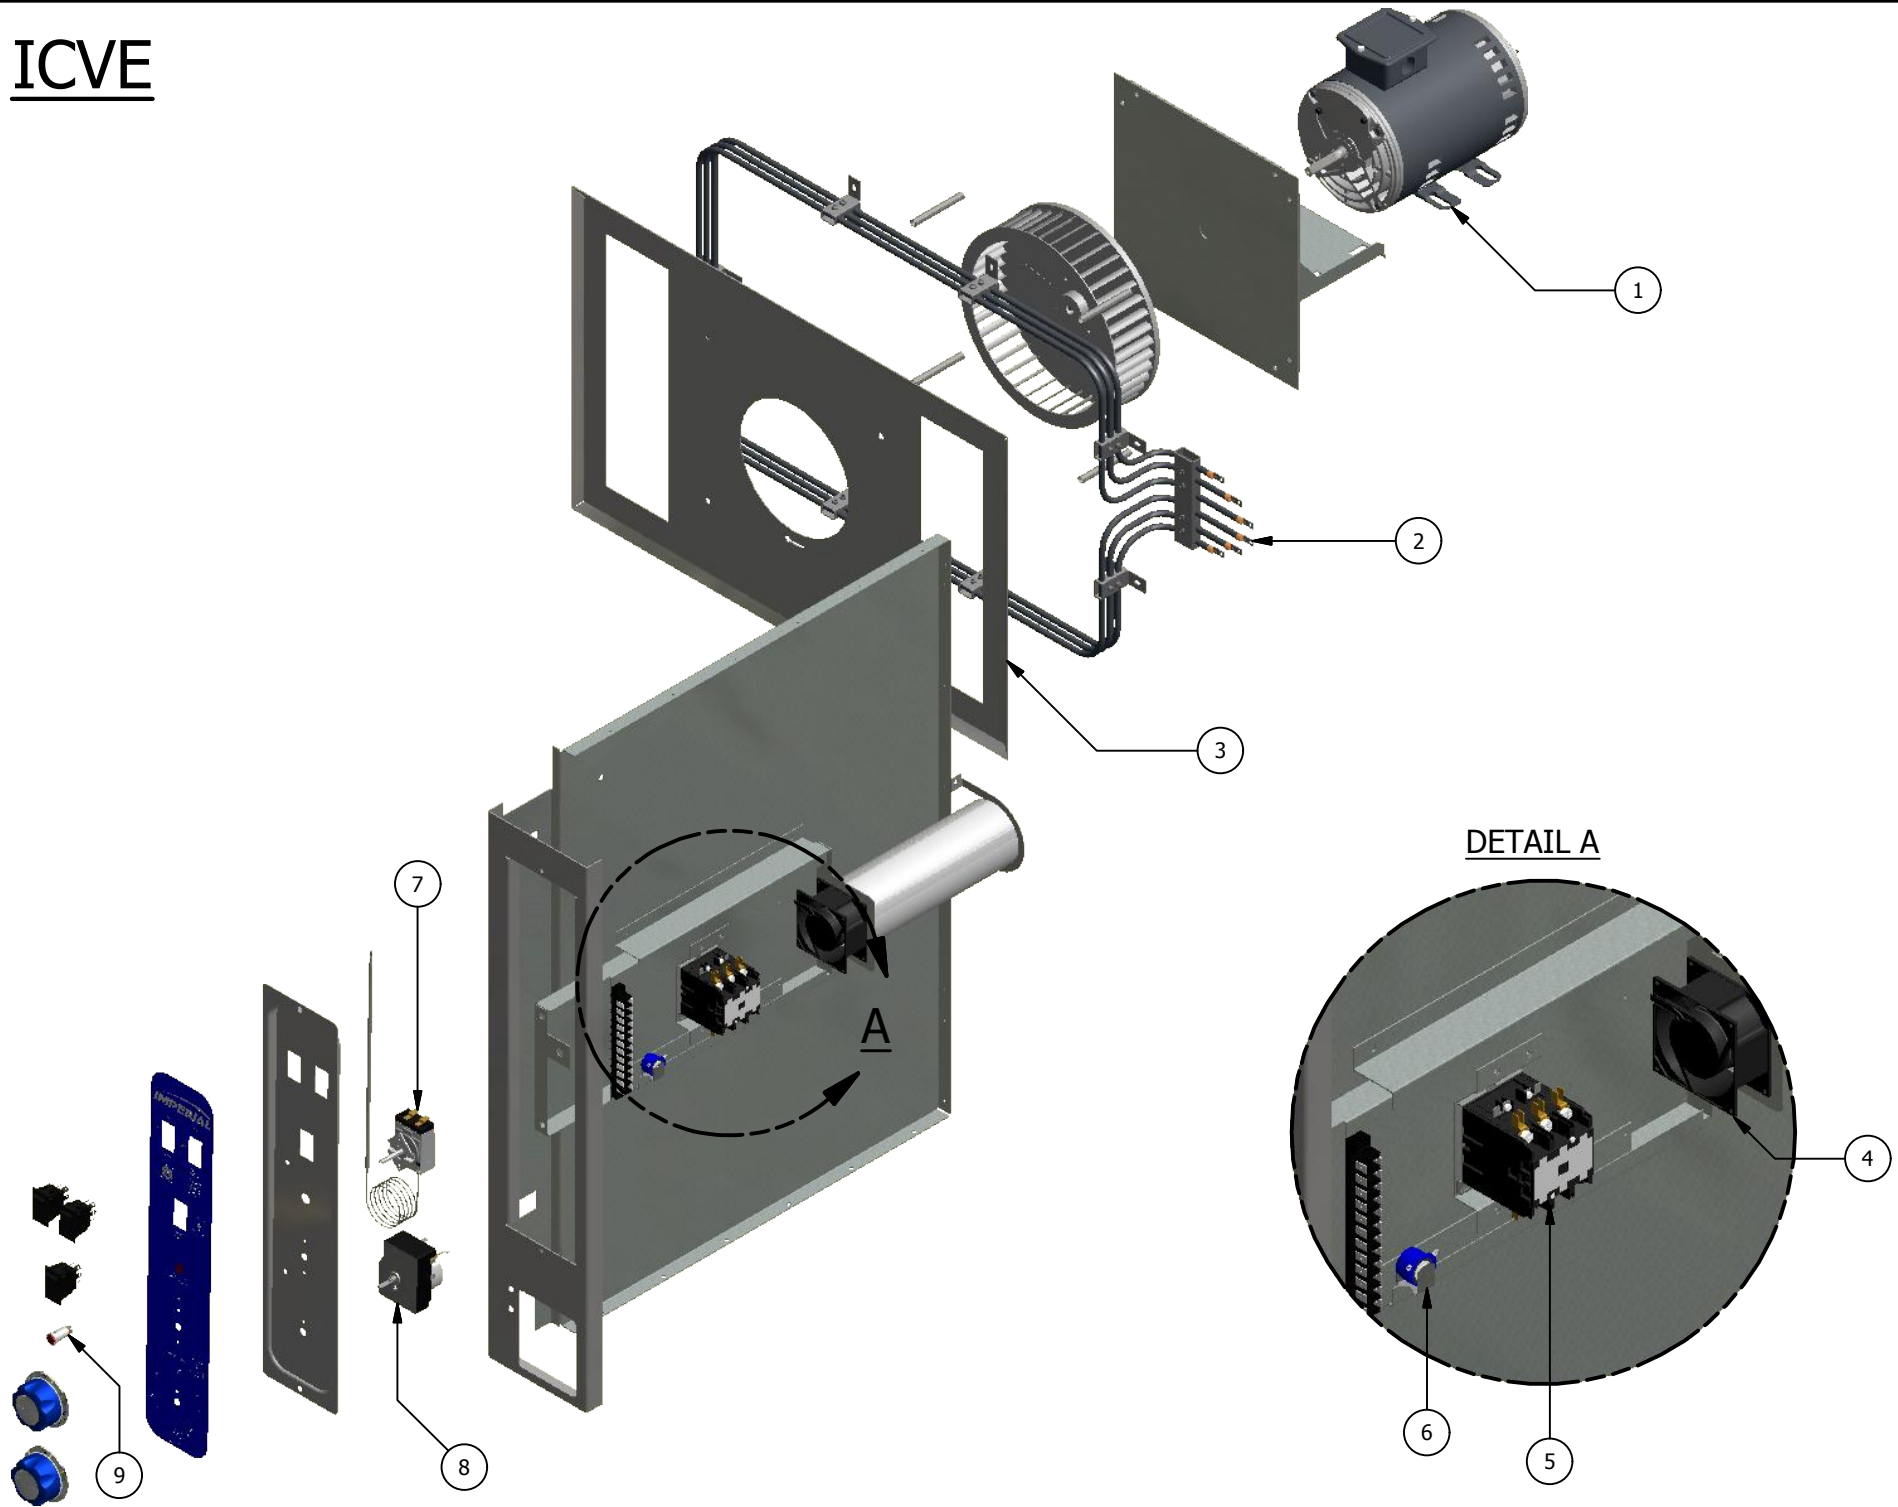

ICVE

ICVE Series - Electric Convection Oven

ITEM	DESCRIPTION	PART NO.	PER OVEN
1	ICVE MOTOR 1/2 HP 2 SPEED 220V	1164-220	
2	ICVE - 208V HEATING ELEMENT	34736	
***	ICVE - 240V HEATING ELEMENT	35166	
***	ICVE - 380V HEATING ELEMENT	35731	
***	ICVE - 480V HEATING ELEMENT	35732	
3	ICVE - SQUIRREL CAGE COVER	33612	
4	ICVE FAN 220V WITH LONGER WIRES	33648-230	
5	ICVE/IRE - 25 AMP, 3 POLE, 208-240V, CONTACTOR WITH BOX LUGS	35470	
6	BUZZER 220V	33496-230	
7	IR-C/IDR/ICV-THERMOSTAT	1160	
8	ICV-IRC TIMER 230V 60V 60HZ M450	32209-230	
9	INDICATOR HEAT LIGHT 250V	1124-230	