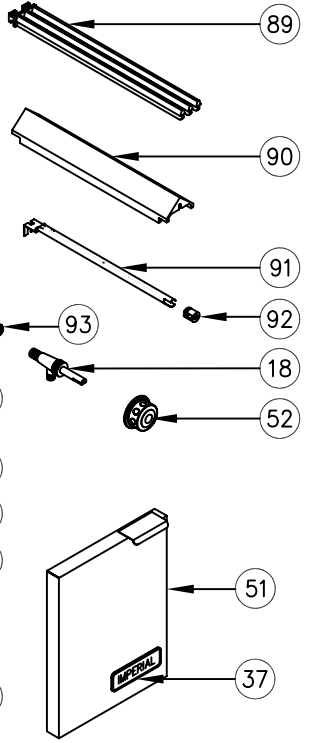

HEAVY DUTY, DIAMOND SERIES RANGE

BROILER