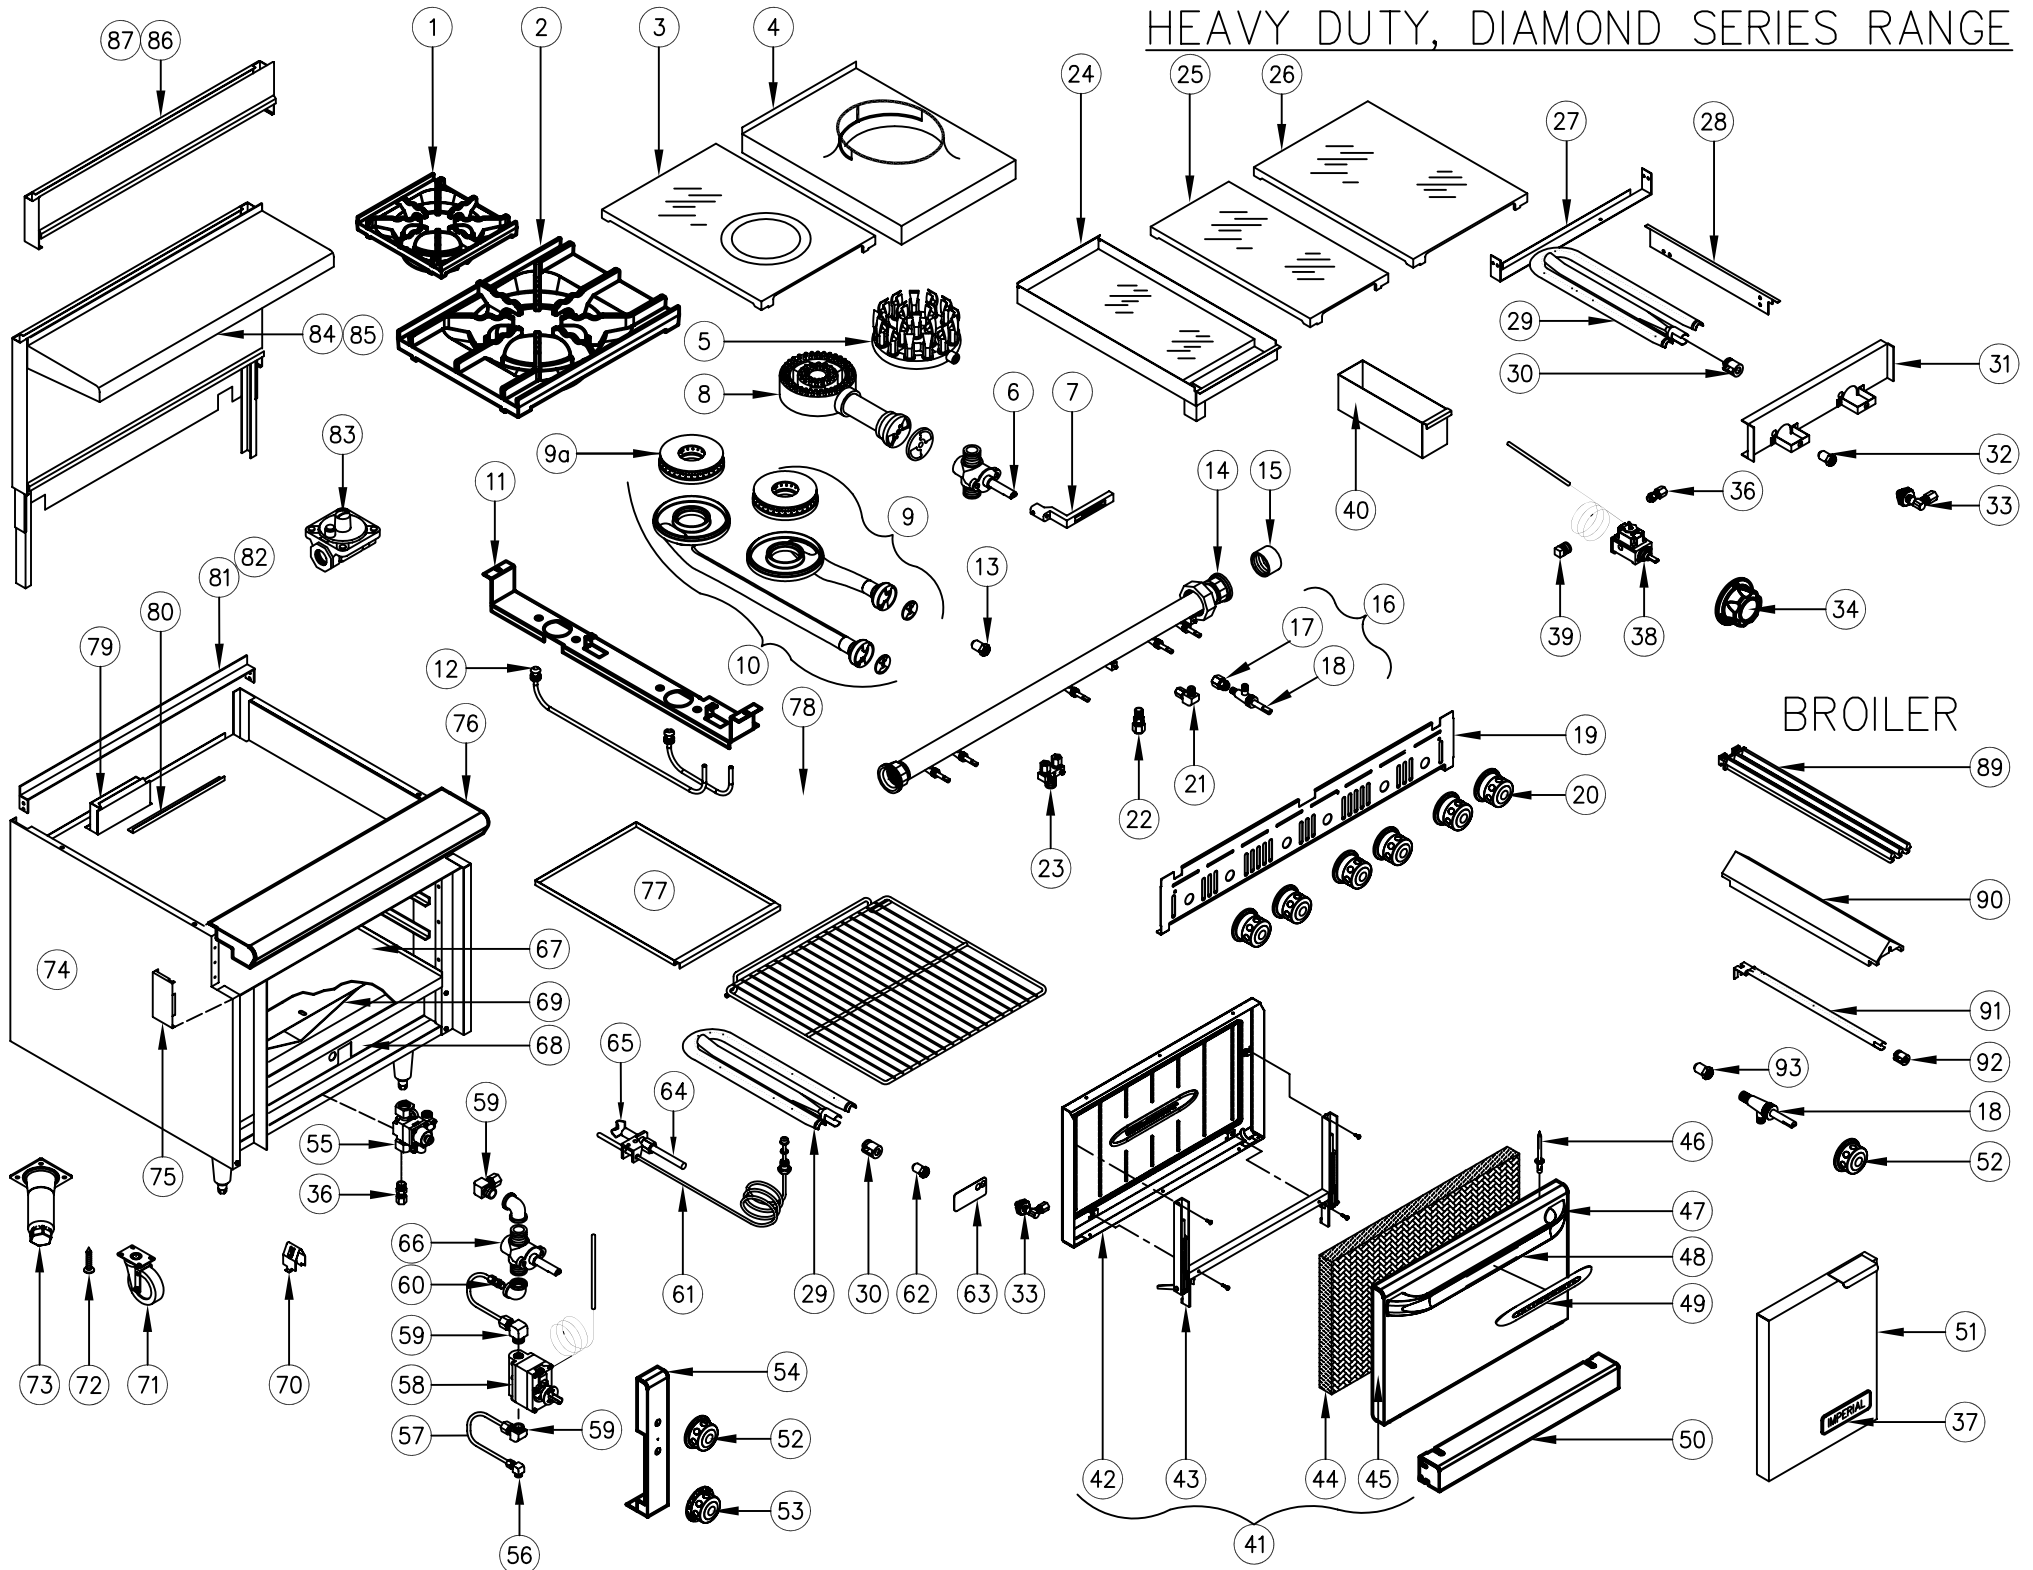

HEAVY DUTY, DIAMOND SERIES RANGE