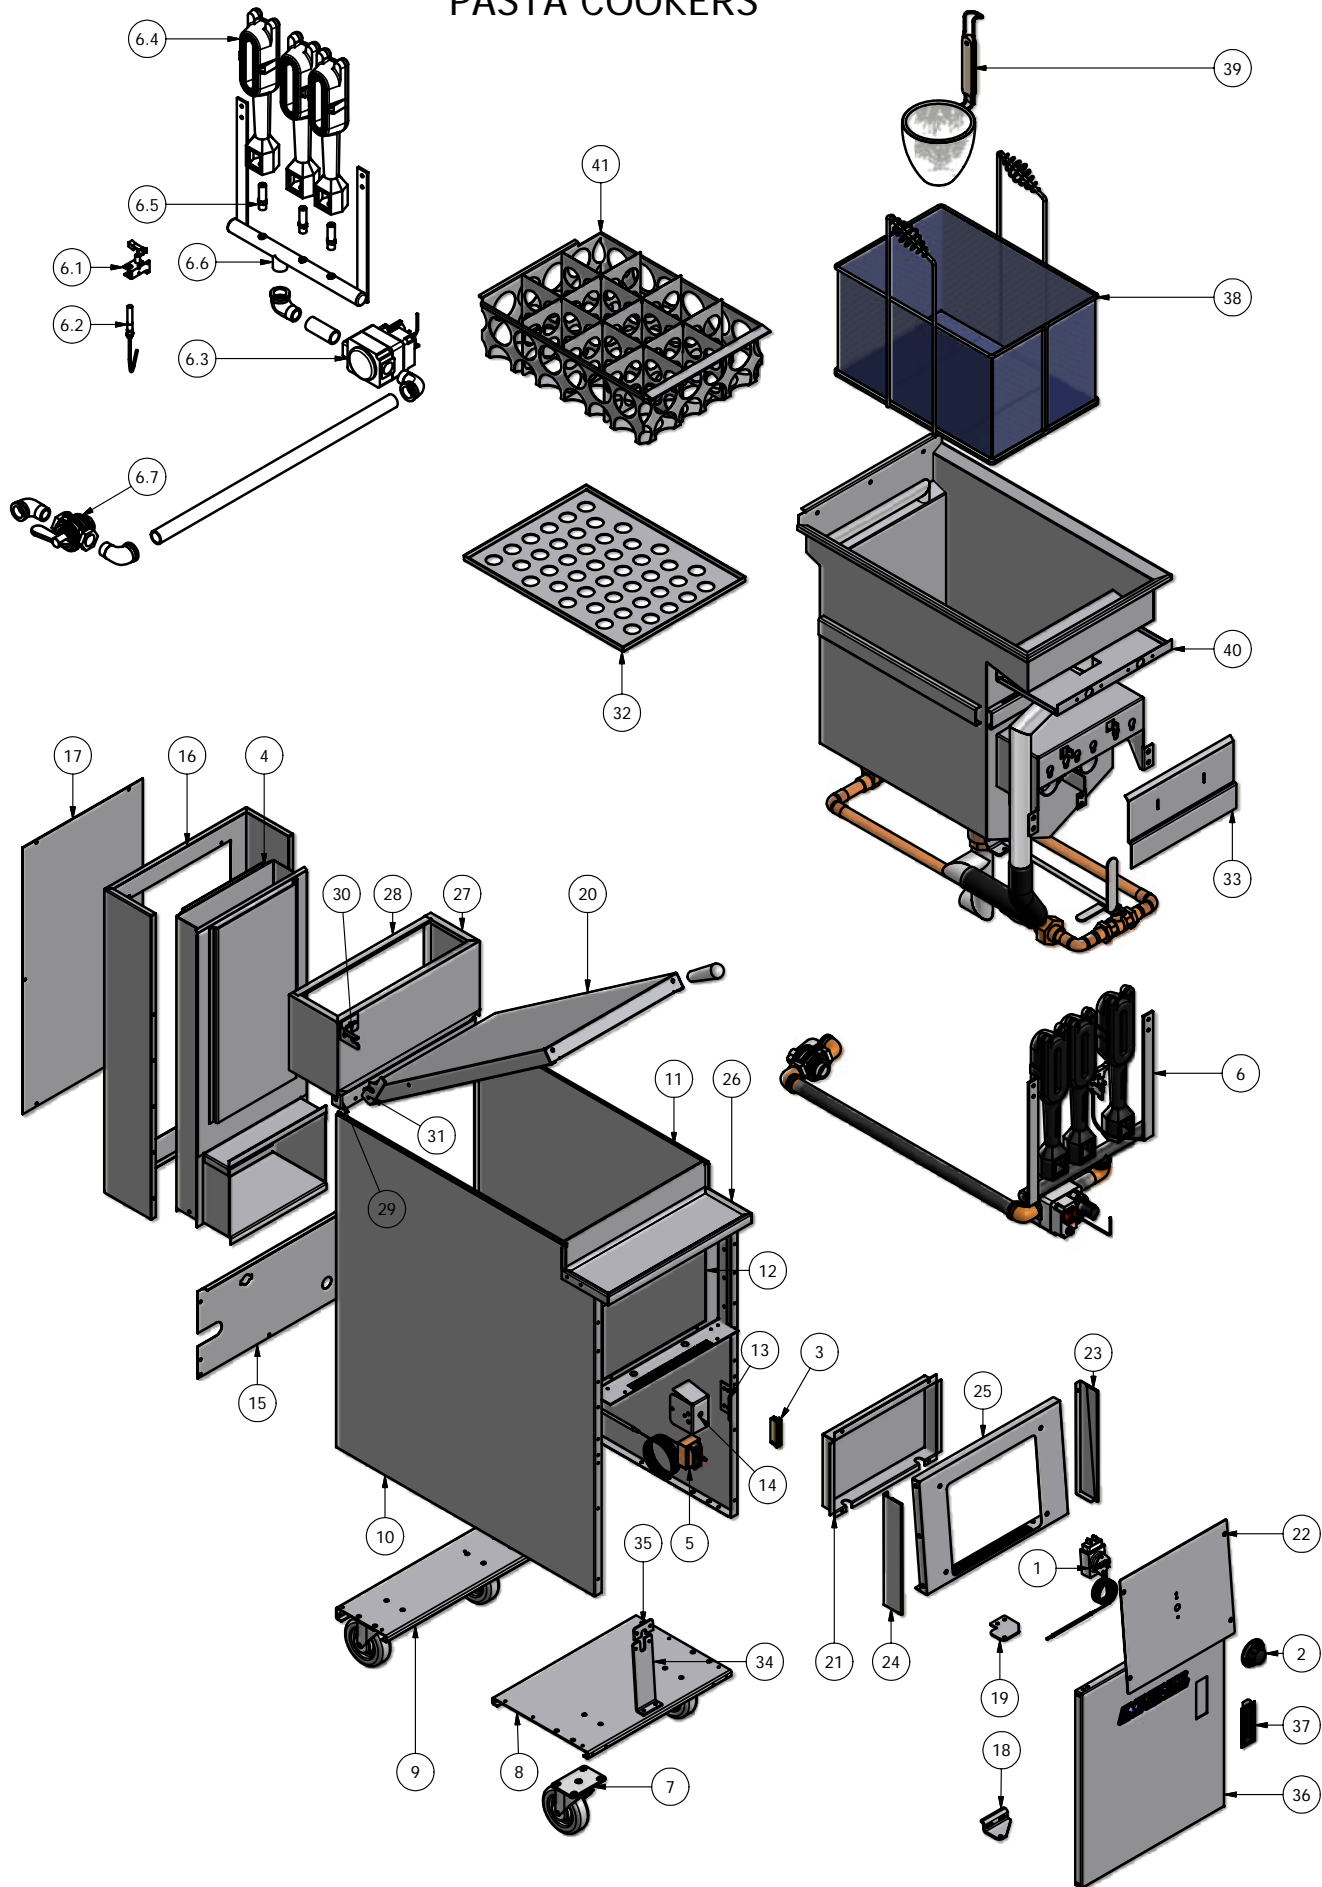

## IPC Series

ITEM NO	DESCRIPTION	PART #	14	18
1	Operating Thermostat	1175	1	1
2	Operating T-Stat - Knob Only	1176	1	1
3	Door Magnet	1830	1	1
4	Flue Assembly - 3 Tube	36780	1	
	Flue Assembly - 4 Tube	36781		1
5	Hi Limit Switch	32113	1	1
6	Manifold Assy	See Insert		
6.1	Pilot Burner - NAT.	0310	1	1
	Pilot Burner - L.P.	0310 + 32105	1	1
	Pilot Bell Orifice # 22 - NAT.	2031-2	1	1
	Pilot Bell Orifice # 11 - L.P.	32105	1	1
6.2	Thermopile	1096	1	1
6.3	Comb Gas Valve - NAT. Gas	1173-HW	1	1
	Comb Gas Valve - L.P. Gas	1174-HW	1	1
6.4	Burner	1225	3	4
6.5	Orifice - NAT. Gas	1625-36	3	4
	Orifice - L.P. Gas	1625-51	3	4
6.6	Gas Manifold - 3 Tube Fryer	35941	1	
	Gas Manifold - 4 Tube Fryer	35942		1
6.7	3/4" Gas shut-off valve	36857	1	1
7	4" Caster	36047	2	2
	4" Caster W / Brakes	36047-1	2	2
8	Front Leg Channel IPC-14	36739	1	
	Front Leg Channel IPC-18	36793		1
9	Rear Leg Channel IPC-14	36740	1	
	Rear Leg Channel IPC-18	36794		1
10	L/H Side Panel	36741	1	1
11	R/H Side Panel	36742	1	1
12	Front Frame IPC-14	36743	1	
	Front Frame IPC-18	36797		1
13	Magnet Bracket	36744	1	1
14	Hi Limit Bracket	36745	1	1
15	Lower Back IPC-14	36746	1	
	Lower Back IPC-18	36800		1
16	Upper Back IPC-14	36747	1	
	Upper Back IPC-18	36801		1
17	Upper Back Cover IPC-14	36748	1	
	Upper Back Cover IPC-18	36802		1
18	Lower Door Hanger	36749	1	1
19	Upper Door Hanger	36750	1	1
20	Tank Cover W / Handle	36759	1	1
	Handle	36082	1	1
21	Control Box IPC-14	36761	1	
	Control Box IPC-18	36815		1
22	Front Panel IPC-14	36762	1	
	Front Panel IPC-18	36816		1
23	Control Panel Support Bracket R/H	36764	1	1