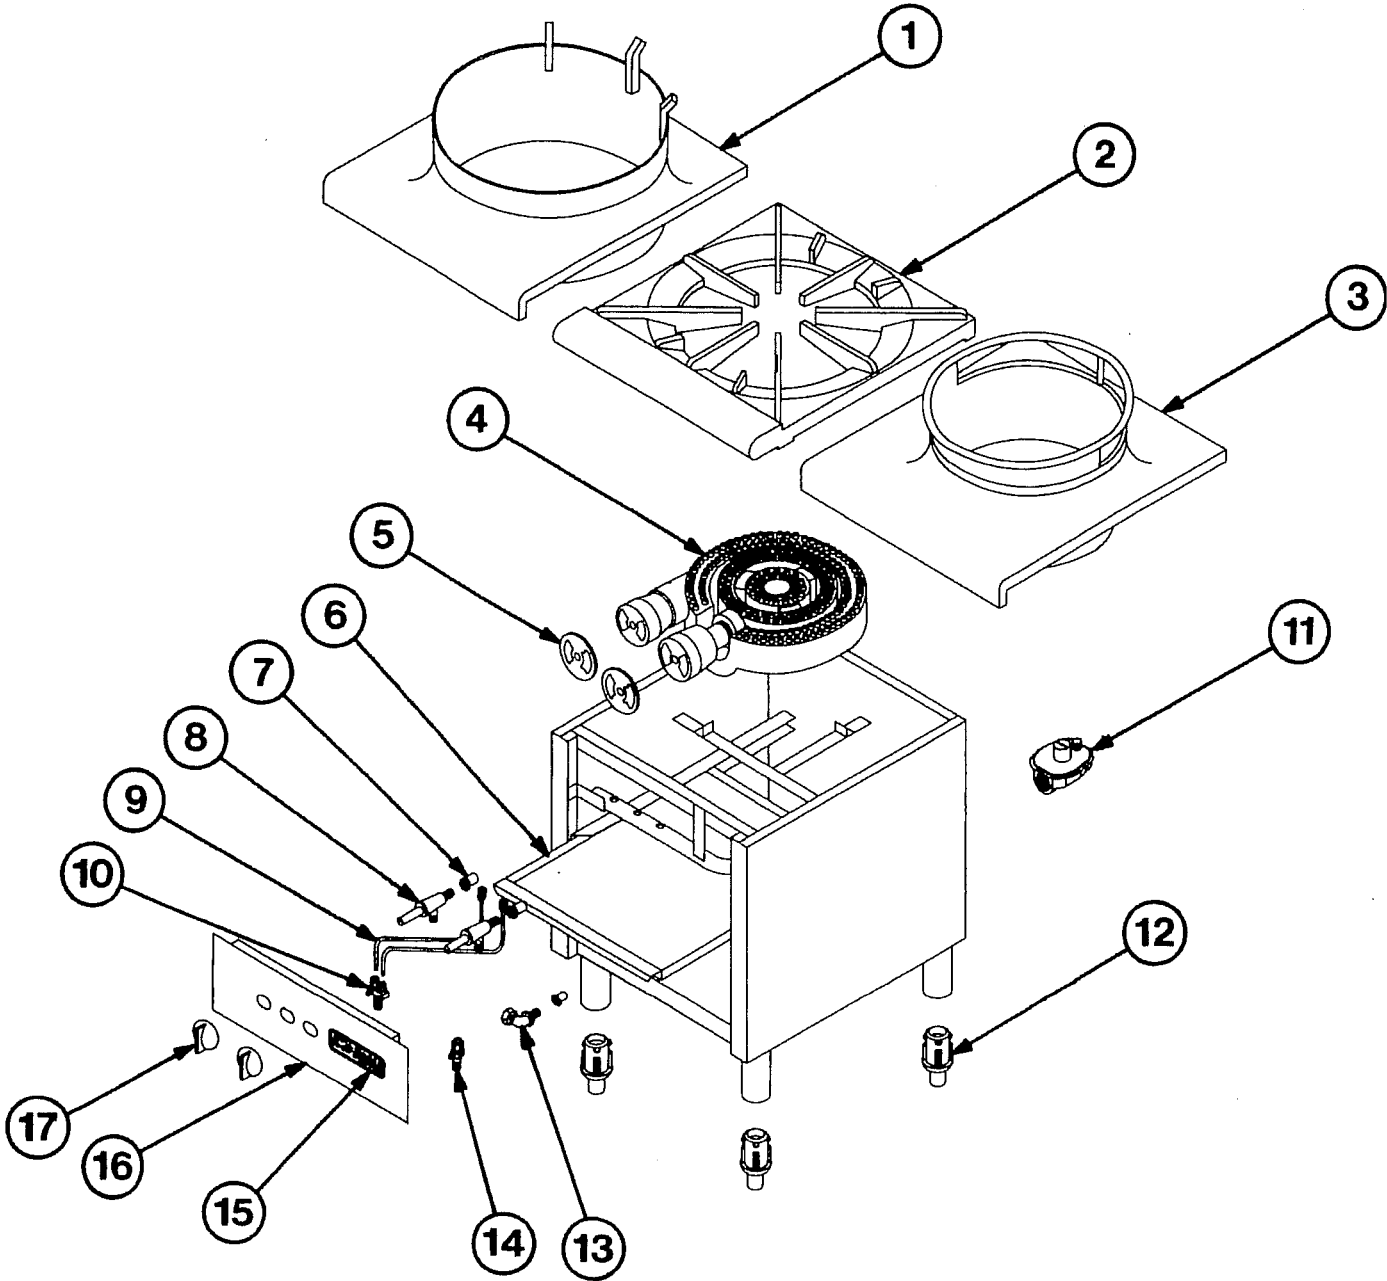

ISPA SERIES STOCK POT AND TEMPURA RANGES
REPLACEMENT PARTS FOR ALL ISPA MODELS

ISPA Series Stock Pot Ranges

ITEM NO	DESCRIPTION	PART #	18	18-2	18W	18W-2
1	Tempura Wok Top	15001	1	2	1	2
2	Stock Pot Top Grate - Cast Iron	1200	1	2	1	2
3	Mandarin Wok Top For Two Ring Burner	15002	1	2	1	2
4	Three Ring Burner Assembly - Cast Iron	2103	1	2	1	2
	Outer Ring W/ Air Shutter	15003	1	2	1	2
	Inner Two Ring Burner W/ Air Shutter	2103-1	1	2	1	2
5	Burner Air Shutter Mixer	1011	2	4	2	4
6	Crumb Tray For ISPA-18 - ISPA-18W	15010	1		1	
	Crumb Tray For ISPA-18-2	15011		1		1
***	Crumb Tray Guide For ISPA-18	15058	2		2	
***	Crumb Tray Guide For ISPA-18-2	31522		2		2
7	Burner Orifice Brass - NAT.	1700-34	2	4	2	4
	Burner Orifice Brass - L.P.	2065	2	4	2	4
8	Burner Gas Valve Brass ISPA 18 - ISPA 18-W	1610	2	4	2	4
	ISPA-18-2 3/8-27 Female to 3/8" CC Adapter	30286	1	2	1	2
9	Inner Burner Pilot Assembly ISPA 18 - 18W	10000-18	1	2	1	2
	Inner Burner Pilot Assemble S/S ISPA 18 - 18W	10000-18S	1	2	1	2
	Outer Burner Pilot Assembly ISPA 18	10000-20	1	2	1	2
	Outer Burner Pilot Assembly ISPA 18 - S/S	10000-20S	1	2	1	2
	Rear Pilot Assembly For ISPA 18 2	10000-35	1	2	1	2
	Rear Pilot Assembly For ISPA 18 2 - S/S	10000-35S	1	2	1	2
	Ferrel 3/16"	30280	2	4	2	4
	Compression Nut 3/16"	30277	2	4	2	4
10	Adjustable Double Pilot Valve - Brass	1003	1	2	1	2
11	Gas Pressure Regulator 3/4" - NAT.	1050	1	1	1	1
	Gas Pressure Regulator 3/4" - L.P.	1051	1	1	1	1
12	Adjustable Bullet Foot	1045	4	6	4	6
13	90 Orifice Elbow	37188		2		2
14	Single Pilot Adjustment Valve	1607	1	2	1	1
15	Imperial Logo	35839	1	1	1	1
	Name Plate Speed Nut	36569	2	2	2	2
16	Valve Cover ISPA 18 S/S 18"	15030	1		1	
	Valve Cover ISPA 18 2 S/S 18"	15031		1		1
17	Burner Knob - Chrome	36330	2	4	2	4
***	Cross Bracket	15054	2	3	2	3
***	Front Burner Support Bracket	31500	1	1	1	1
***	Rear Burner Support Bracket	15055		1		1