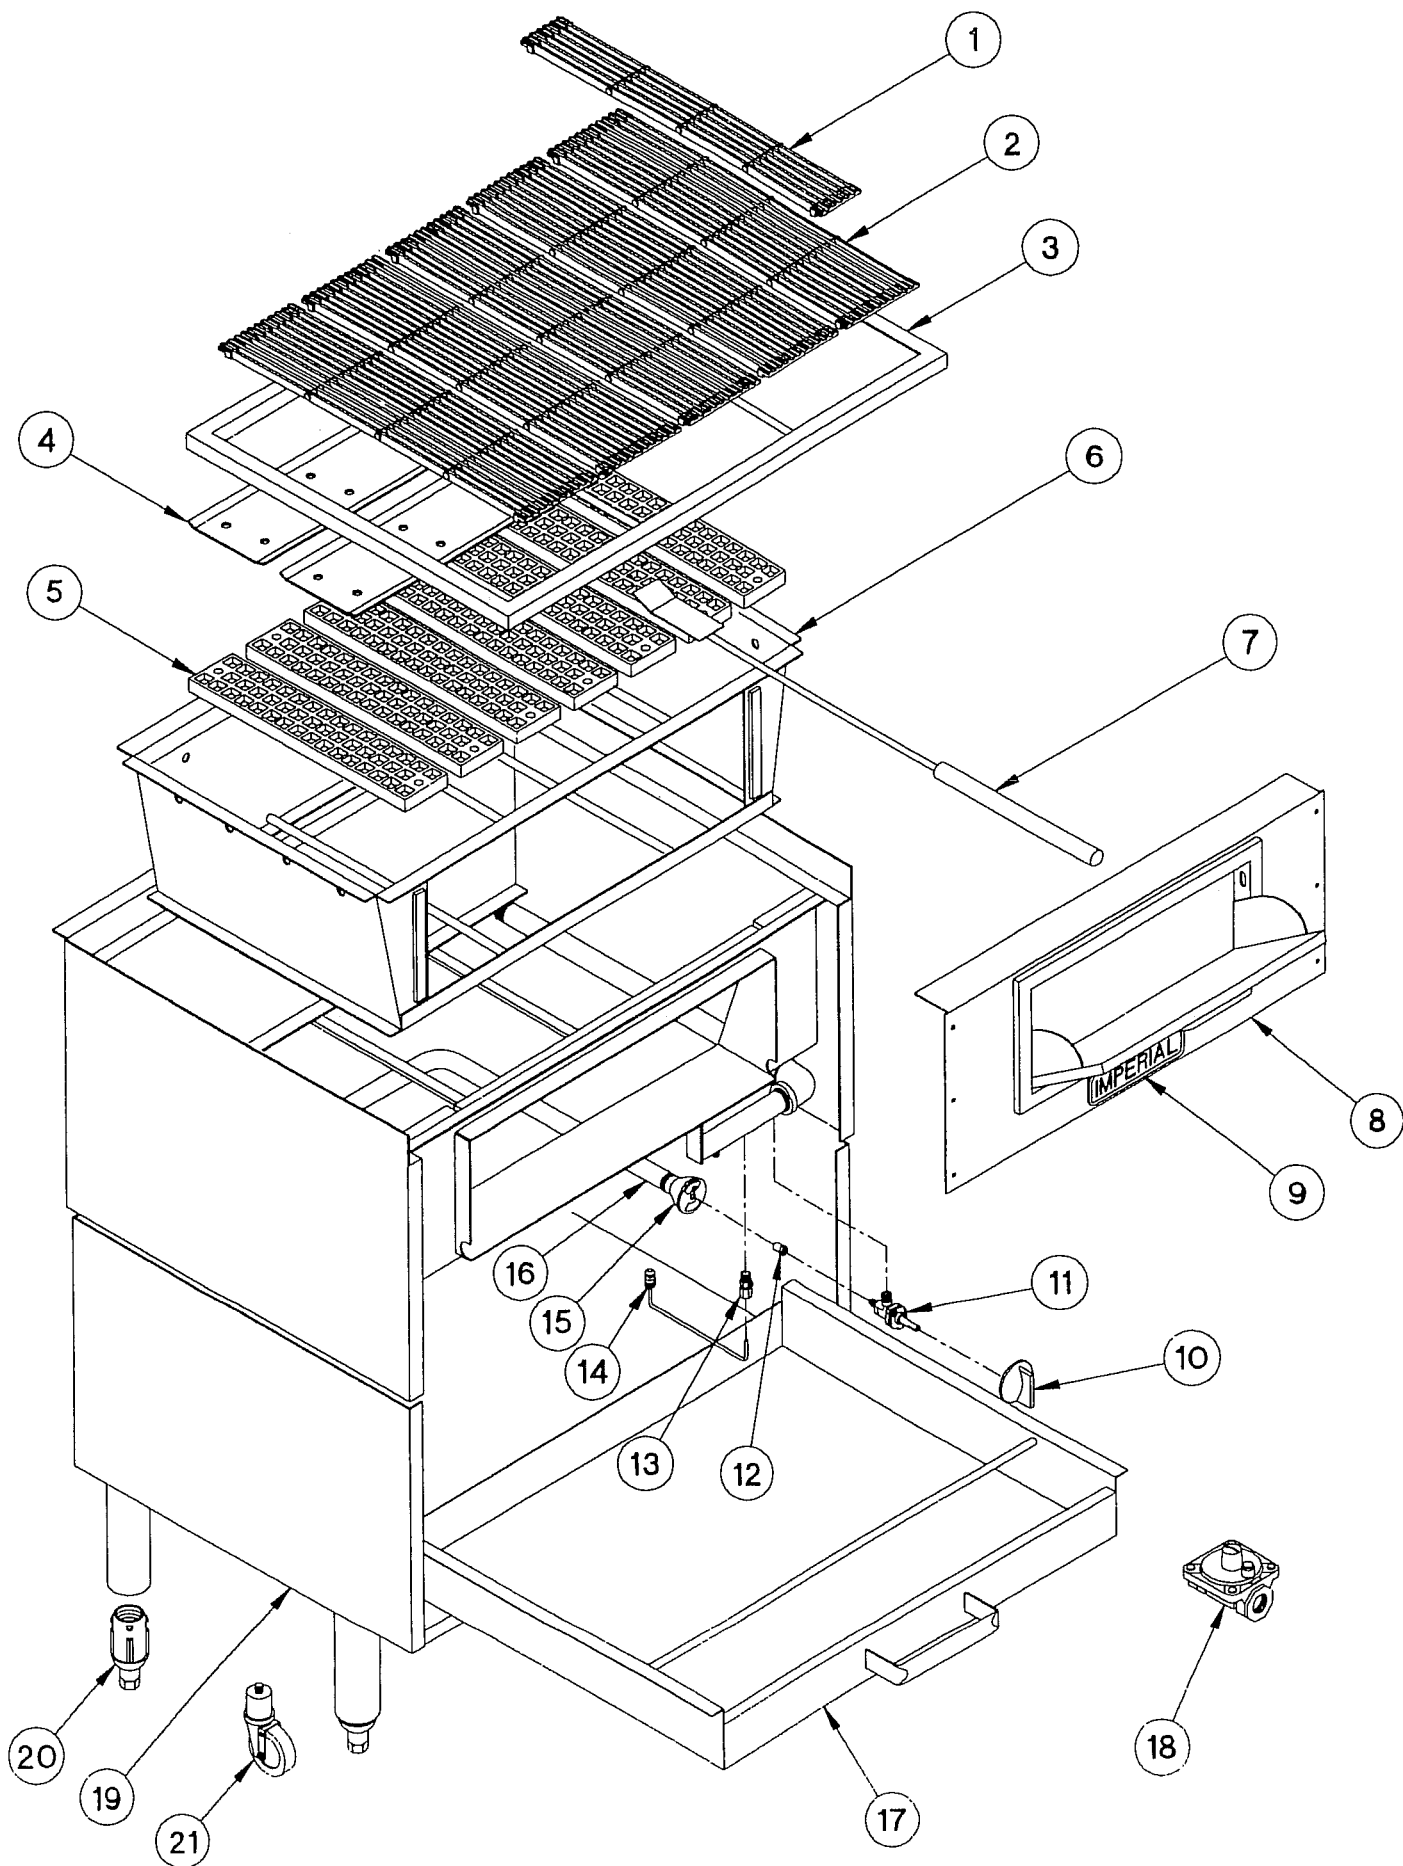

# MSQ - MESQUITE WOOD BROILER

## REPLACEMENT PARTS FOR ALL MSQ MODELS

## MSQ Series Mesquite Wood Broilers

ITEM NO.	DESCRIPTION	PART #	MSQ 30"	MSQ 36"	MSQ 48"	MSQ 60"
1	Top Grate Cast Iron 3" x 24"	5000	1	1	1	1
2	Top Grate Cast Iron 6" X 24"	5000	4	5	7	9
3	Top Grate Support Frame 30"	11600	1			
	Top Grate Support Frame 36"	11601		1		
	Top Grate Support Frame 48"	11602			1	
	Top Grate Support Frame 60"	11603				1
4	MSQ 30 & 60 Air Flow Reducer Plates - (A Set) 25"	11605	1			1
	MSQ 36 Airflow Reducer Plates - (A Set) 29"	11606		1		
	MSQ-48 Airflow Reducer Plates - (A Set) 41"	11607			1	
5	Bottom Grate - Cast Iron 4" x 20"	1222	5	7	10	12
6	Liner 30"	11610	1			
	Liner 36"	11611		1		
	Liner 48"	11612			1	
	Liner 60"	11613				1
7	Wood Poker	11640	1	1	1	1
8	Welded Door Assembly (S/S) 1 Opening 30"	11615	1			
	Welded Door Assembly (S/S) 1 Opening 36"	11616		1		
	Welded Door Assembly (S/S) 1 Opening 48"	11617			1	
	Welded Door Assembly (S/S) 2 Opening 60"	11618				2
9	Imperial Logo	35839	1	1	1	1
	Name Plate Speed Nut	36569	2	2	2	2
10	Log Lighter Knob - Chrome	1009	1	1	1	2
	Log lighter Knob - W/ Logo	2721	1	1	1	2
11	Gas Valve Brass - W/O Orifice	1610	1	1	1	2
12	Orifice Brass - NAT.	2058	1	1	1	2
	Orifice Brass - L.P.	2064	1	1	1	2
13	Adjustable Single Pilot Valve	1607	1	1	1	2
14	Pilot Burner Assembly	10000-25	1	1	1	2
15	Cone Shape Air Shutter	1290	1	1	1	2
16	Log Lighter (R/H) 30" & 60"	11620	1			
	Log Lighter (R/H) 36"	11621		1		
	Log Lighter (R/H) 48"	11622			1	
	Log Lighter (L/H) 60"	11623				1
17	Ash Tray 30" & 60" Units	11625	1			2
	Ash Tray 36"	11626		1		
	Ash Tray 48"	11627			1	
	Ash Tray 60"	11625				2
18	Gas Pressure Regulator 3/4" - NAT.	1050	1	1	1	1
	Gas Pressure Regulator 3/4" - L.P.	1051	1	1	1	1
19	MSQ Stand (S/S) 30"	11630	1			
	MSQ Stand (S/S) 36"	11631		1		
	MSQ Stand (S/S) 48"	11632			1	
	MSQ Stand (S/S) 60"	11633				1
20	Adjustable Foot Only	1045	4	4	4	4
21	Casters	1062	2	2	2	2
	Casters W/ Brakes	1063	2	2	2	2